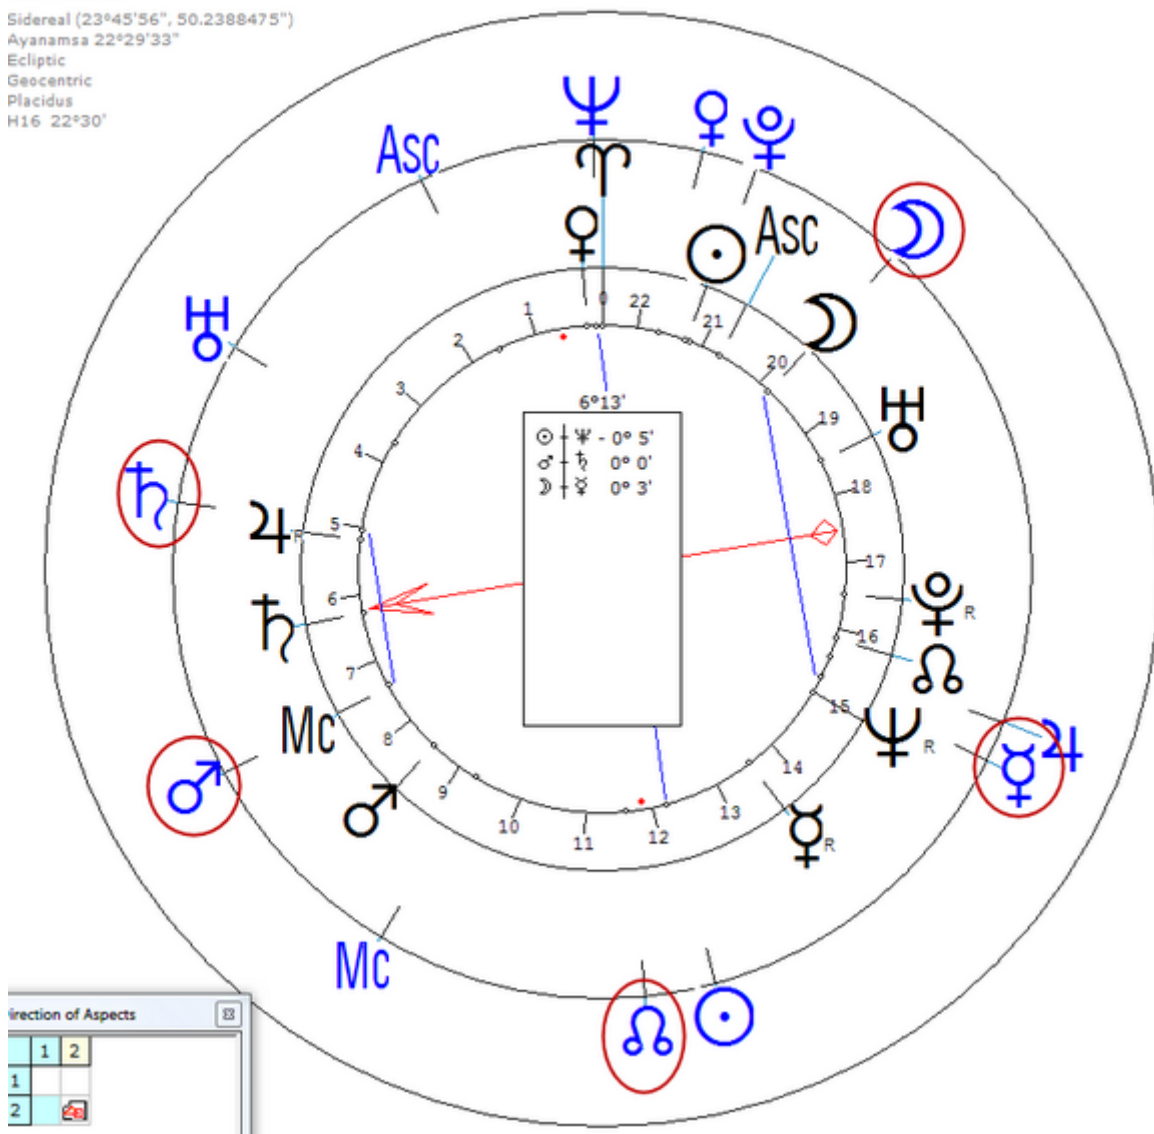

Weil, Simone

3 February 1909 at 05:00 (= 05:00 AM)Paris, France, 48n52, 2e20
French mystic, social philosopher and religious apologist who completed
many brilliant studies in literature, philosophy and logic.
<https://www.astro.com/astro-databank/Weil,_Simone>

Death by Suicide 24 August 1943 in Ashford, England.

Progressed Lunar Return (Harmonic 16)

Lunar ☾/♀ = Lunar ♁ = Lunar ♂/♃

Weil, Simone
3 February 1909 Wed 5:00 (GMT+0:09) 48n52 2e20
Paris, France
Sidereal (23°45'56", 50.2388475")
Ayanamsa 22°29'33"
Ecliptic
Geocentric
Placidus
H16 22°30'